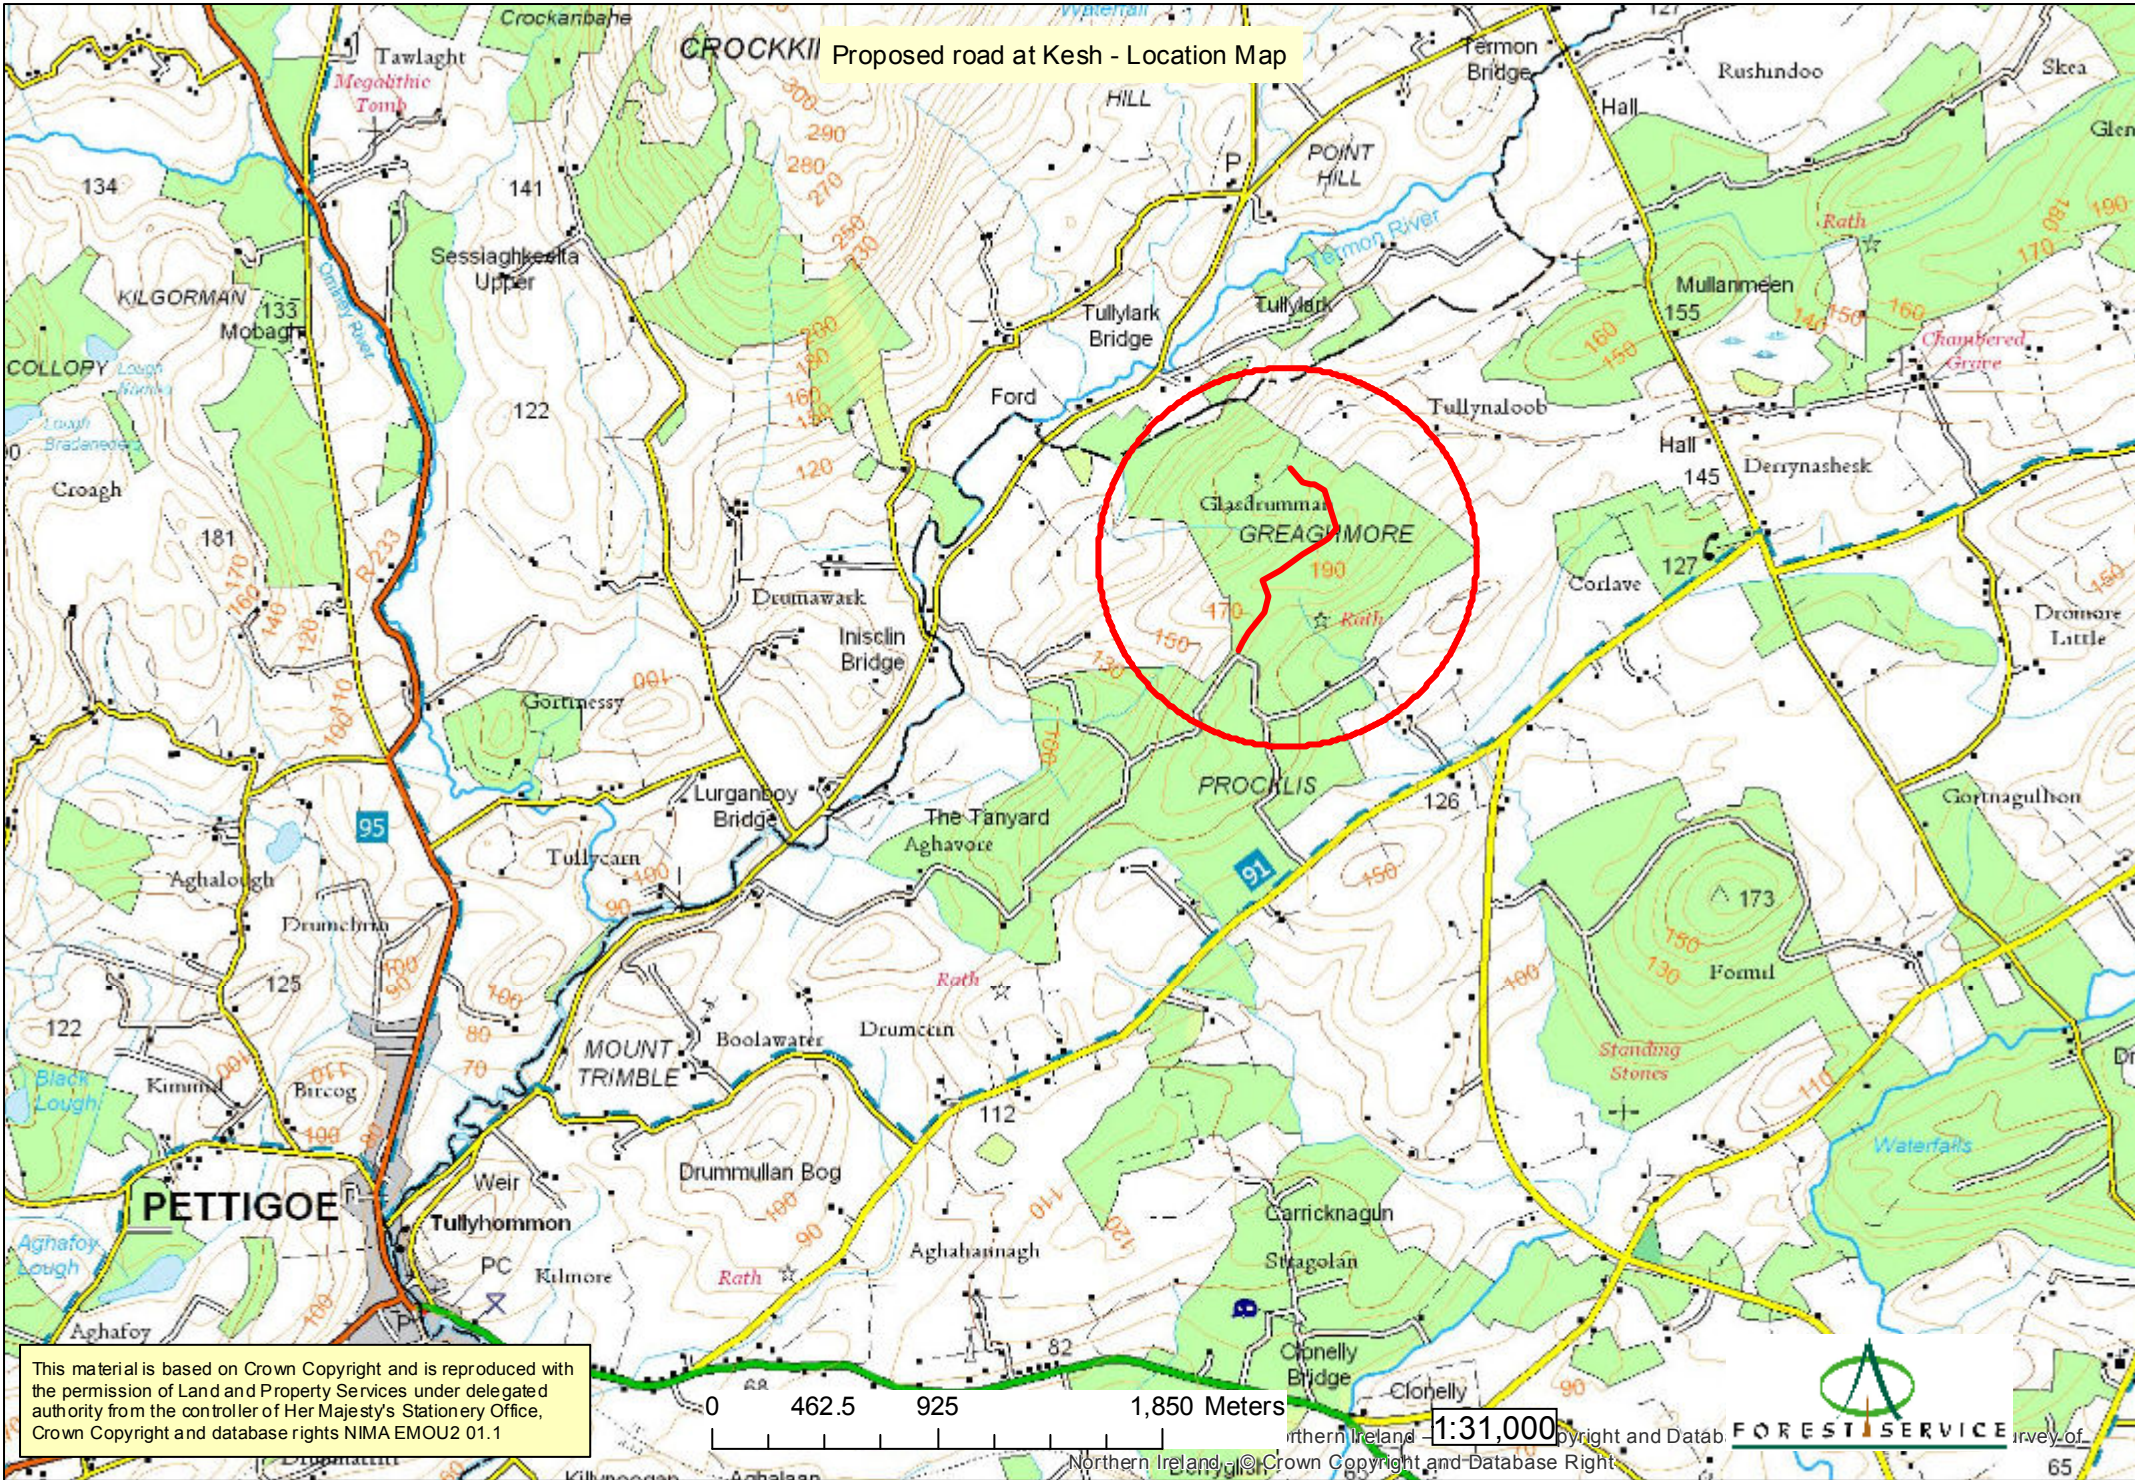

# CROCKKIL Proposed road at Kesh - Location Map

This material is based on Crown Copyright and is reproduced with the permission of Land and Property Services under delegated authority from the controller of Her Majesty's Stationery Office, Crown Copyright and database rights NIMA EM0U2 01.1

0 462.5 925 1,850 Meters

1:31,000